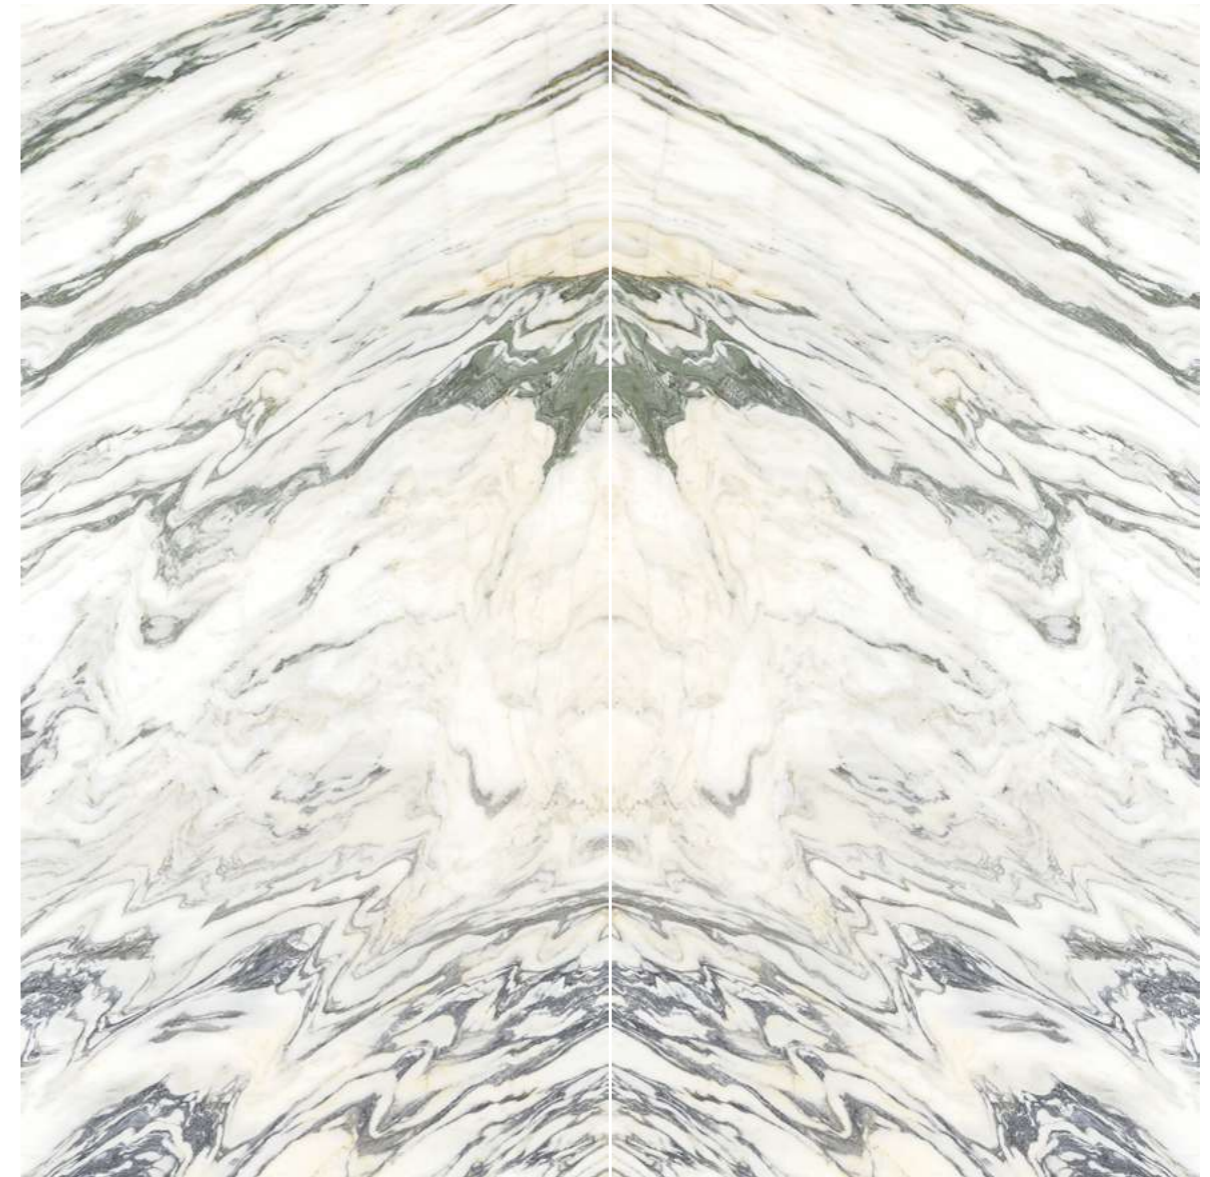

Book Match

162x324x1,2 Lux
MAEF Grande Marble Look Bianco Arni Book Match A Lux
MAMP Stuoiato/With Mesh

162x324x1,2
MAEQ Grande Marble Look Bianco Arni Book Match A Satin
MAMV Stuoiato/With Mesh

160x320x0,6 Lux
MAFR Grande Marble Look Bianco Arni Book Match A Lux Rett.
MAME Stuoiato/With Mesh

162x324x1,2 Lux
MANY Grande Marble Look Bianco Arni Book Match B Lux
MAP4 Stuoiato/With Mesh

162x324x1,2
MAP0 Grande Marble Look Bianco Arni Book Match B Satin
MAP6 Stuoiato/With Mesh

160x320x0,6 Lux
MAP2 Grande Marble Look Bianco Arni Book Match B Lux Rett.
MAP8 Stuoiato/With Mesh