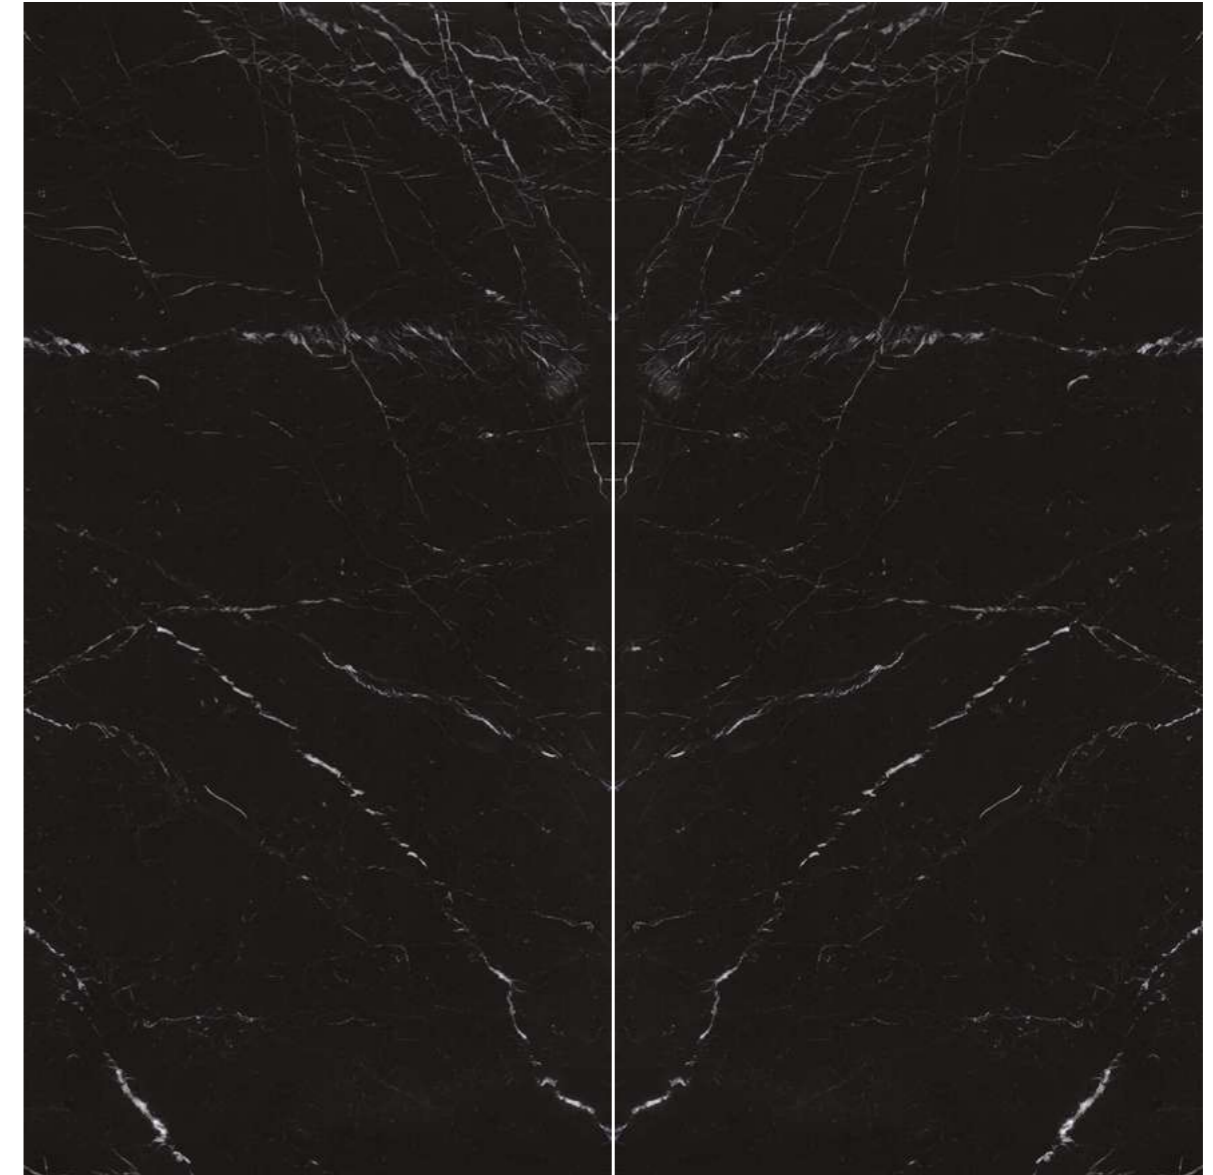

Book Match

162x324x1,2 Lux
MCEQ Grande Marble Look Elegant Black Book Match A Lux Rett.
MCS0 Stuoiato/With Mesh

162x324x1,2 Lux
MCER Grande Marble Look Elegant Black Book Match B Lux Rett.
MCS3 Stuoiato/With Mesh