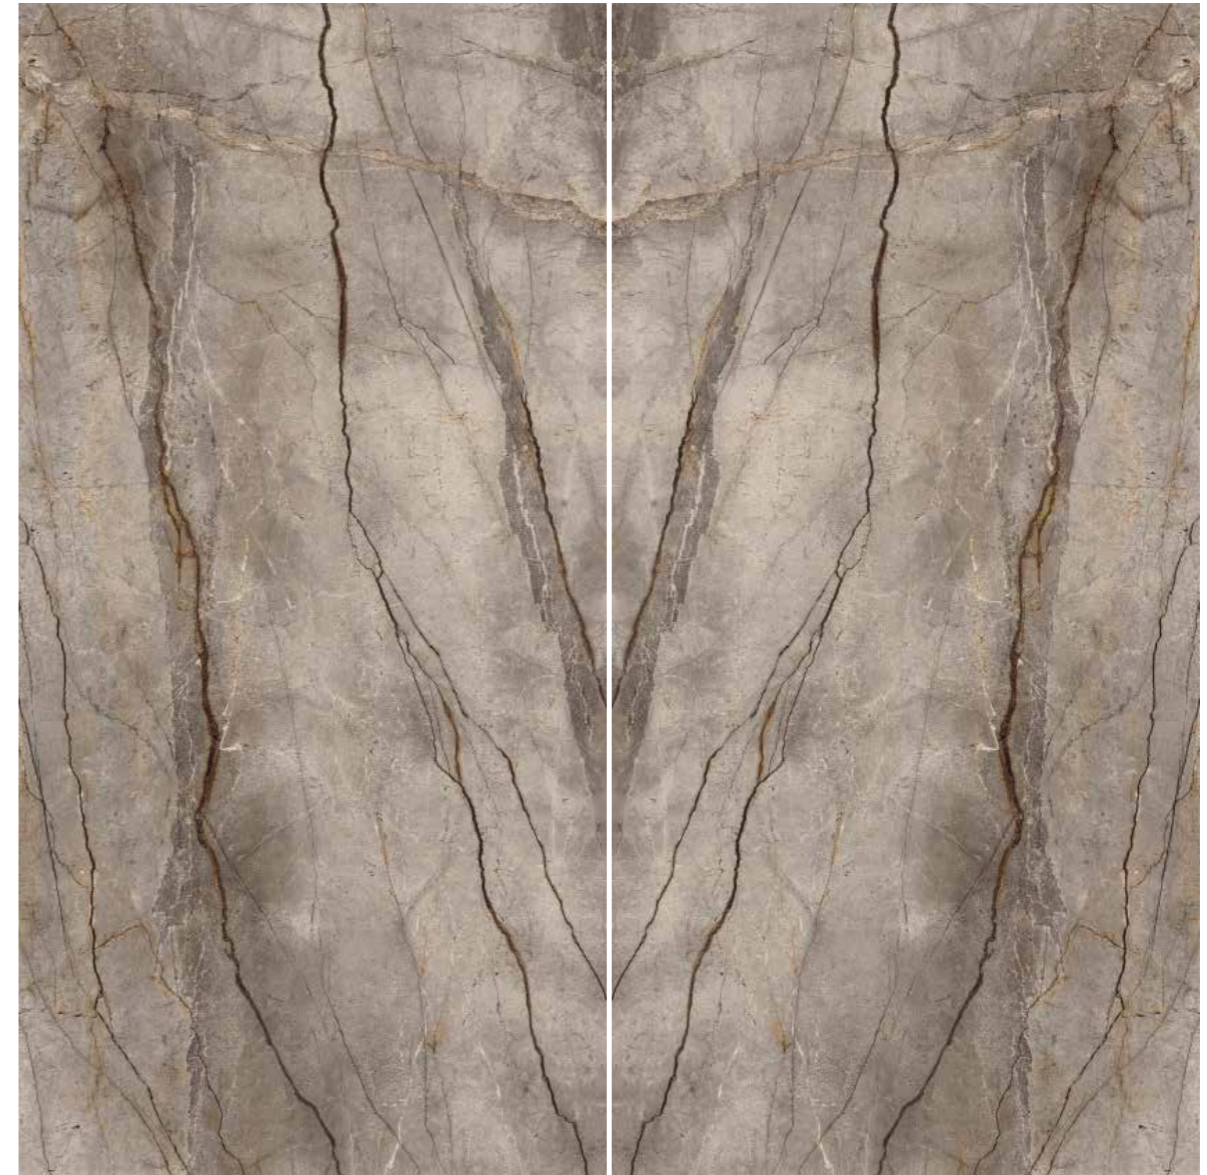

Book Match

162x324x1,2 Lux
MGC6 Grande Stone Look Silver Root Book Match A Lux
MGDC Stuoiato/With Mesh

162x324x1,2
MGC9 Grande Stone Look Silver Root Book Match A Satin Puro 3D Ink
MGD7 Stuoiato/With Mesh

162x324x1,2 Lux
MGC7 Grande Stone Look Silver Root Book Match B Lux
MGDK Stuoiato/With Mesh

162x324x1,2
MGCS Grande Stone Look Silver Root Book Match B Satin Puro 3D Ink
MGD9 Stuoiato/With Mesh